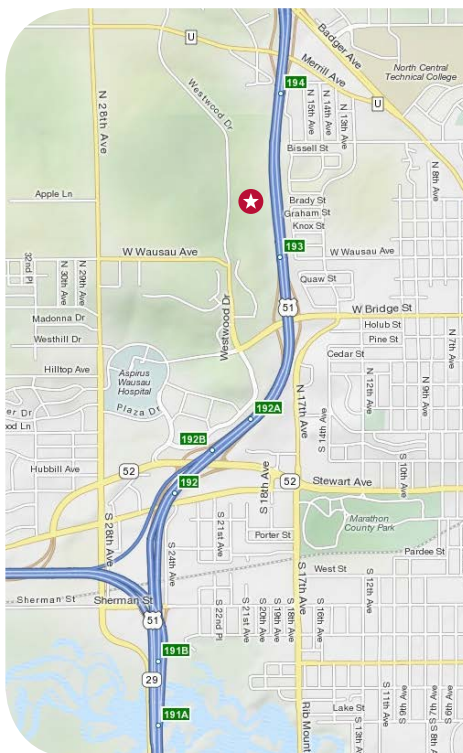

**AREA MAP**

**DEMOGRAPHICS**

| ROAD         | AVERAGE ANNUAL DAILY TRAFFIC 2014 (vehicles) |
|--------------|----------------------------------------------|
| US 51/I-39   | 50,000                                       |
| CITY         | Est. 2010 POPULATION                         |
| Wausau       | 39,106                                       |
| Wausau Metro | 134,063                                      |

**FEATURES**

- High visibility from US 51/I-39
- Part of a growing business park that includes WPS, West Business services, Westwood Conference Center and Rasmussen College
- Located less than a mile from Wausau's Medical campus
- Buy or development options